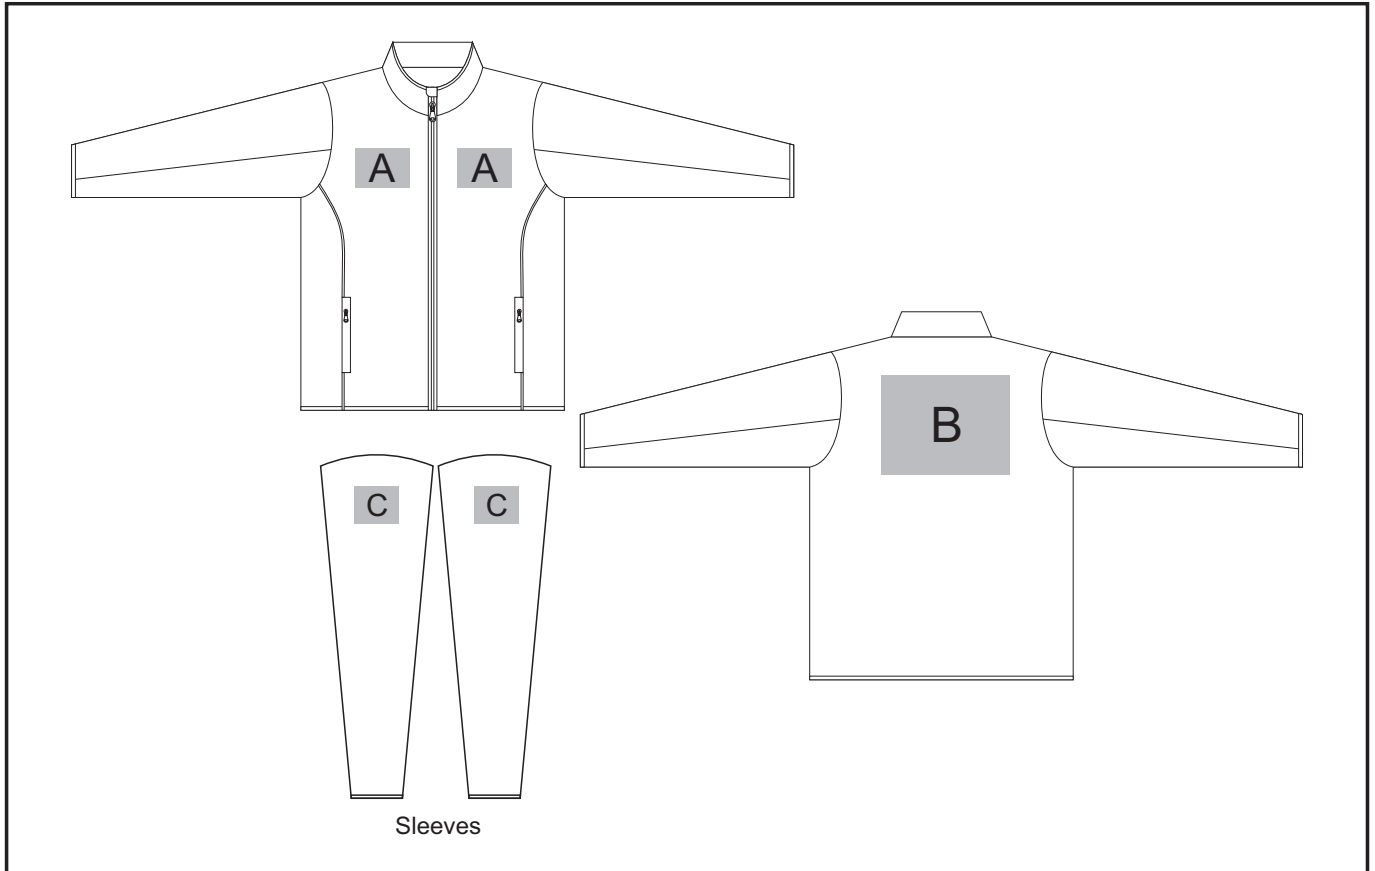

ALT-CTSU

Unisex Championship Tracksuit

Need to know:

- Includes 1-Position Digital Transfer (setup fee applies)
- **DTC/EMB inclusive Parameters: Left/Right Chest or Back = 100mm x 100mm**

Branding Options:

Position A

1. Embroidery (EMB) - 9 colours
Size: 100mm diameter
2. Screen Print (SB) - 6 colours
Size: 100mm wide x 80mm high
3. Digital Transfer Clothing (DTC) - Full colour
Size: 100mm wide x 100mm high

Position B

1. Embroidery (EMB) - 9 colours
Size: 200mm wide x 200mm high
2. Screen Print (SB) - 6 colours
Size: 260mm wide x 200mm high
3. Digital Transfer Clothing (DTC) - Full colour
Size: 290mm wide x 200mm high

Position C

1. Embroidery (EMB) - 9 colours
Size: 80mm diameter
2. Screen Print (SB) - 6 colours
Size: 60mm wide x 60mm high
3. Digital Transfer Clothing (DTC) - Full colour
Size: 80mm wide x 80mm high